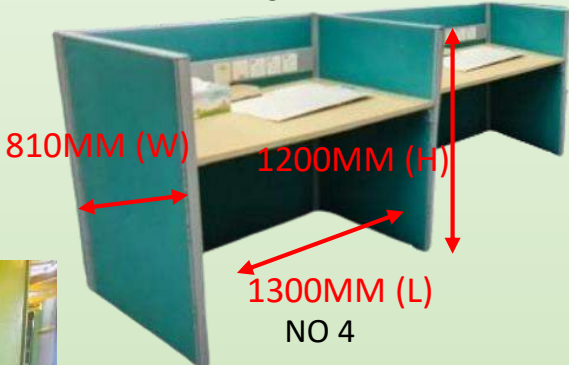

900mm(H) x 1050mm(W)

TABLE

Location: Container H4 & H6

STUDENT TABLE ONLY

PRICE : RM 60.00
QUANTITY : 94 NOS
(BLUE) (CHOCOLATE)
190 NOS
CONDITION : USED

BLUE TABLE SIZE : 720mm(H) X
400mm(W) X 600mm(L)

CHOCOLATE: 750mm (H) X
450mm (W) x 600mm(L)

NO 1

NO 2

NO 3

NO 4

NO 5

NO	DESCRIPTION	QUANTITY	SELLING PRICE/ UNIT	REMARK
1	6 SEATER OFFICE PARTITION 1200mm(H) x 810mm(W) x 3900mm(L)	2 SET	RM 1200.00 (PER SET)	USED
2	8 SEATER OFFICE PARTITION 1200mm(H) x 810mm(W) x 5200mm(L)	2 SET	RM 1600.00 (PER SET)	USED
3	4 SEATER OFFICE PARTITION 1200mm(H) x 810mm(W) x 5200mm(L)	3 SET	RM 800.00 (PER SET)	USED
4	2 SEATER OFFICE PARTITION 1200mm(H) x 810mm(W) x 2600mm(L)	2 SET	RM 400.00 (PER SET)	USED
5	L SHAPE OFFICE PARTITION C/W DRAWER (1 SEATER) 1510mm(H) x 1700mm(W) x 2840mm(L)	4 SET	RM 400.00 (PER SET)	USED