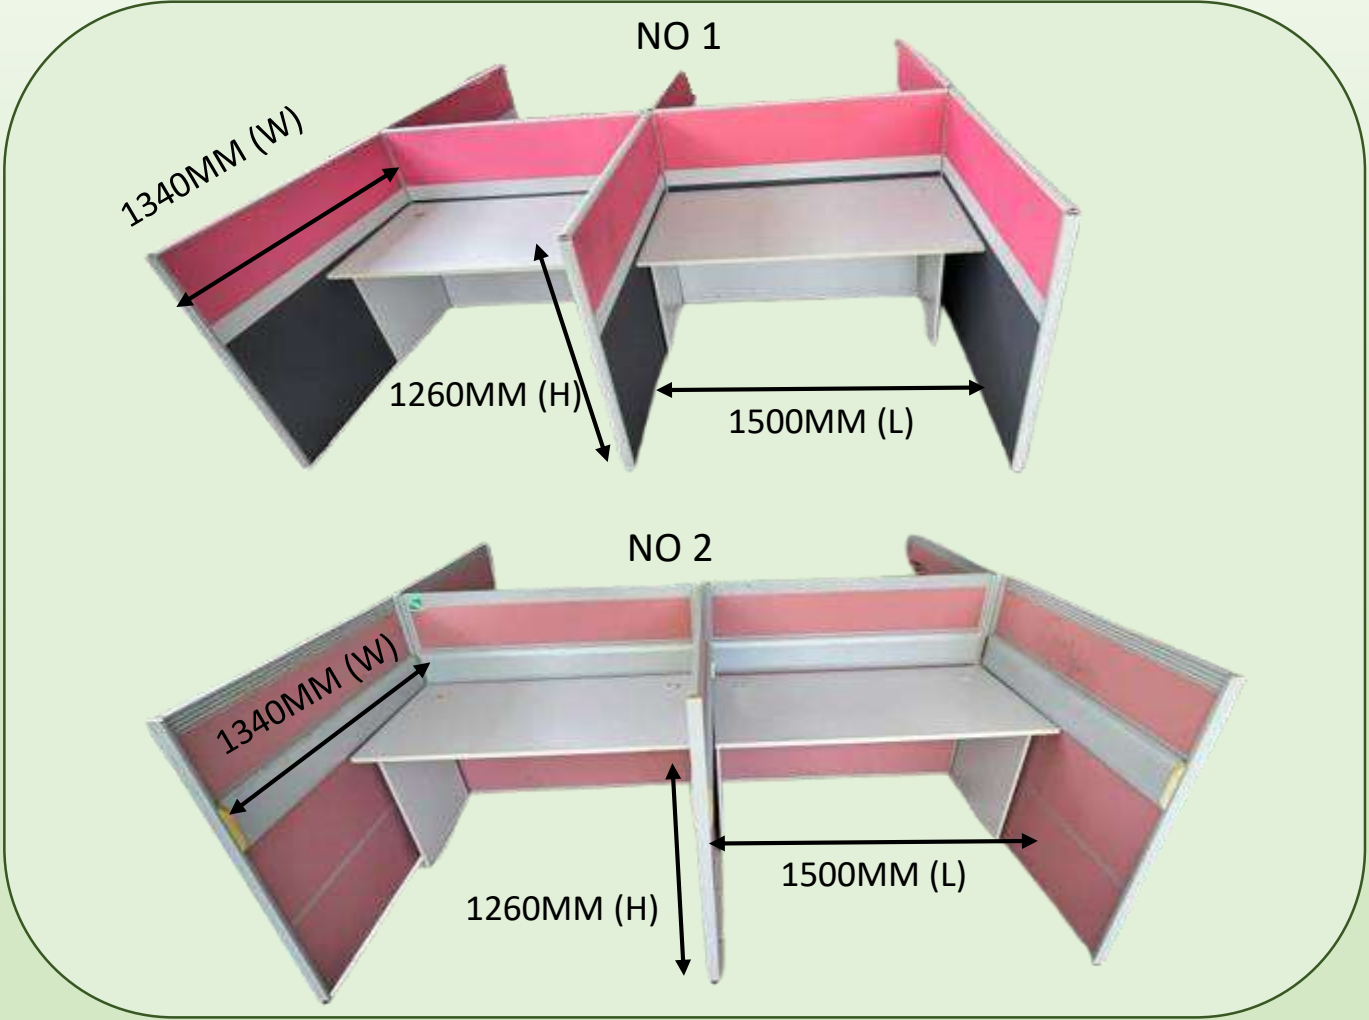

TABLE / OFFICE WORKSTATION

NO	DESCRIPTION	QUANTITY	SELLING PRICE/ UNIT	REMARK
1.	4 SEATER OFFICE PARTITION (H) 1260MM X (W) 2740MM X (L) 3130MM	2 SET	RM 1800.00	USED
2.	4 SEATER OFFICE PARTITION PARTITION (H) 1260MM X (W) 2740MM X (L) 3130MM	1 SET	RM 1800.00	USED

*There are various type of table that available at our showroom

*Additional cost for refurbish

Location: Container A3