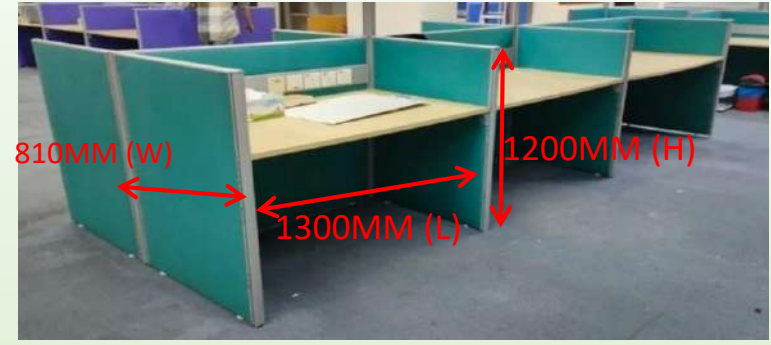

TABLE / OFFICE WORKSTATION

NO 1