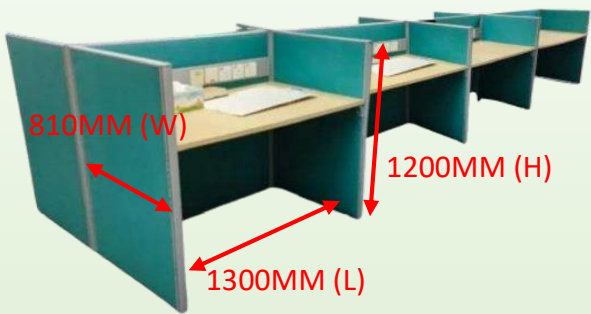

TABLE / OFFICE WORKSTATION

NO 2

NO	DESCRIPTION	QUANTITY	SELLING PRICE/ UNIT	REMARK
1	6 SEATER OFFICE PARTITION 1200mm(H) x 810mm(W) x 3900mm(L)	2 SET	RM 1200.00 (PER SET)	USED
2	8 SEATER OFFICE PARTITION 1200mm(H) x 810mm(W) x 5200mm(L)	2 SET	RM 1600.00 (PER SET)	USED
3	4 SEATER OFFICE PARTITION 1200mm(H) x 810mm(W) x 5200mm(L)	3 SET	RM 800.00 (PER SET)	USED
4	2 SEATER OFFICE PARTITION 1200mm(H) x 810mm(W) x 2600mm(L)	2 SET	RM 400.00 (PER SET)	USED
5	L SHAPE OFFICE PARTITION C/W DRAWER (1 SEATER) 1510mm(H) x 1700mm(W) x 2840mm(L)	4 SET	RM 400.00 (PER SET)	USED

*There are various type of table that available at our showroom

*Additional cost for refurbish

Location: Container A6