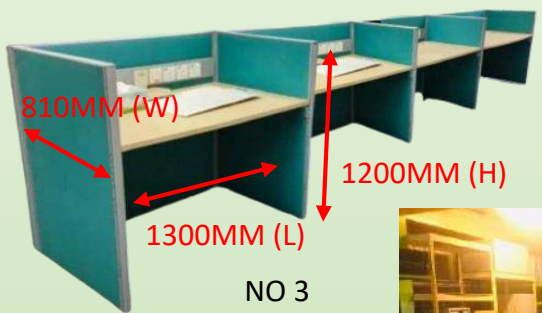

NO 1

NO 2

NO 3

NO 4

NO 5

NO	DESCRIPTION	QUANTITY	SELLING PRICE/ UNIT	REMARK
1	6 SEATER OFFICE PARTITION 1200mm(H) x 810mm(W) x 3900mm(L)	2 SET	RM 1200.00 (PER SET)	USED
2	8 SEATER OFFICE PARTITION 1200mm(H) x 810mm(W) x 5200mm(L)	2 SET	RM 1600.00 (PER SET)	USED
3	4 SEATER OFFICE PARTITION 1200mm(H) x 810mm(W) x 5200mm(L)	3 SET	RM 800.00 (PER SET)	USED
4	2 SEATER OFFICE PARTITION 1200mm(H) x 810mm(W) x 2600mm(L)	2 SET	RM 400.00 (PER SET)	USED
5	L SHAPE OFFICE PARTITION C/W DRAWER (1 SEATER) 1510mm(H) x 1700mm(W) x 2840mm(L)	4 SET	RM 400.00 (PER SET)	USED