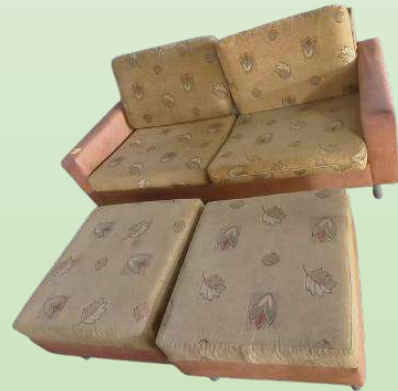

SOFA

SOFA

*Location : Showroom ground floor

*Location : Showroom ground floor

*Location : Showroom ground floor

*Location : Office area

NO	DESCRIPTION	SELLING PRICE/ UNIT	QUANTITY	REMARK
1	MOON SOFA	RM 388.00	3 NOS	USED
2	3 SEATER SOFA COMPLETED WITH 6 CUSHION	RM 988.00	1 NOS	UNUSED
3	2 SEATER SOFA	RM 988.00	1 NOS	UNUSED
4	SOFA + 2 STOOL	RM 398.00	8 SET	UNUSED