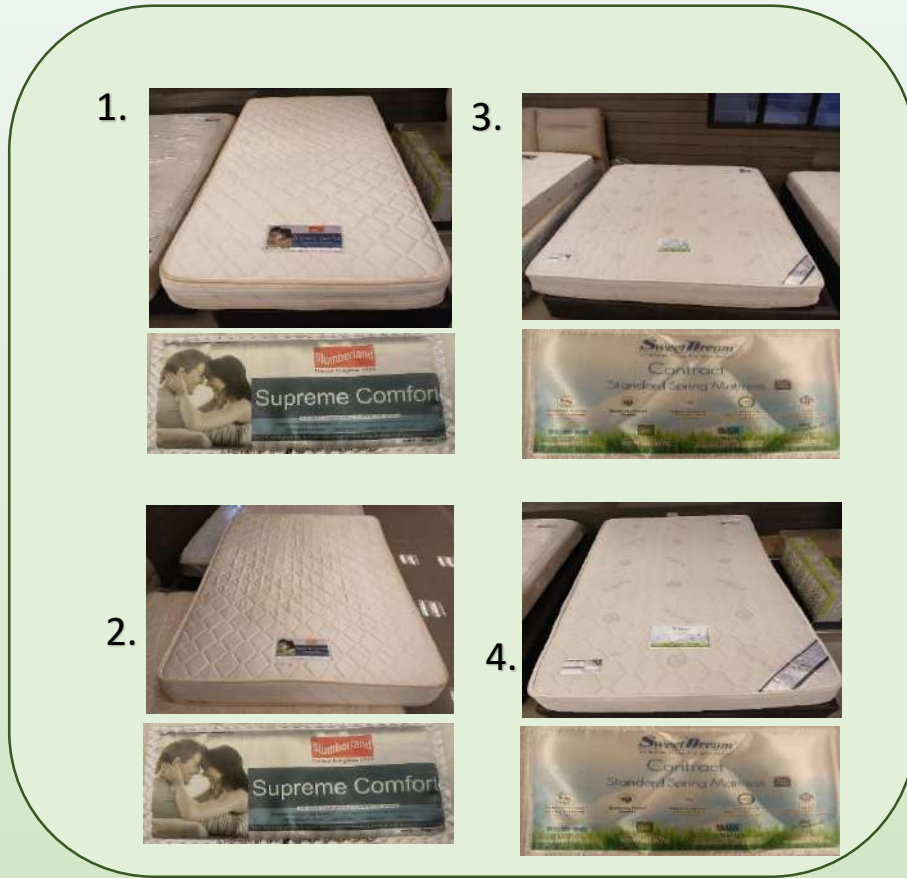

MATRESS

NO	DESCRIPTION	THICKNESS	DIMENSIONS	QUANTITY	SELLING PRICE/ UNIT	REMARK
1	SLUMBERLAND SUPREME COMFORT SUPER SINGLE MATTRESS	8 INCH	(H) 200MM X (W) 1070MM X (L) 1900MM	18	RM 100.00	USED
2	SLUMBERLAND SUPREME COMFORT QUEEN MATTRESS	8 INCH	(H) 200MM X (W) 1500MM X (L) 1900MM	15	RM 180.00	USED
3	SWEET DREAM KING MATTRESS	8 INCH	(H) 200 X (W) 1800MM X (L) 1900MM	7	RM 300.00	USED
4	SWEET DREAM SUPER SINGLE MATTRESS	8 INCH	(H) 200MM X (W) 1000MM X 1900MM (L)	1	RM 180.00	USED

Location : Container G1 / G7 & J2