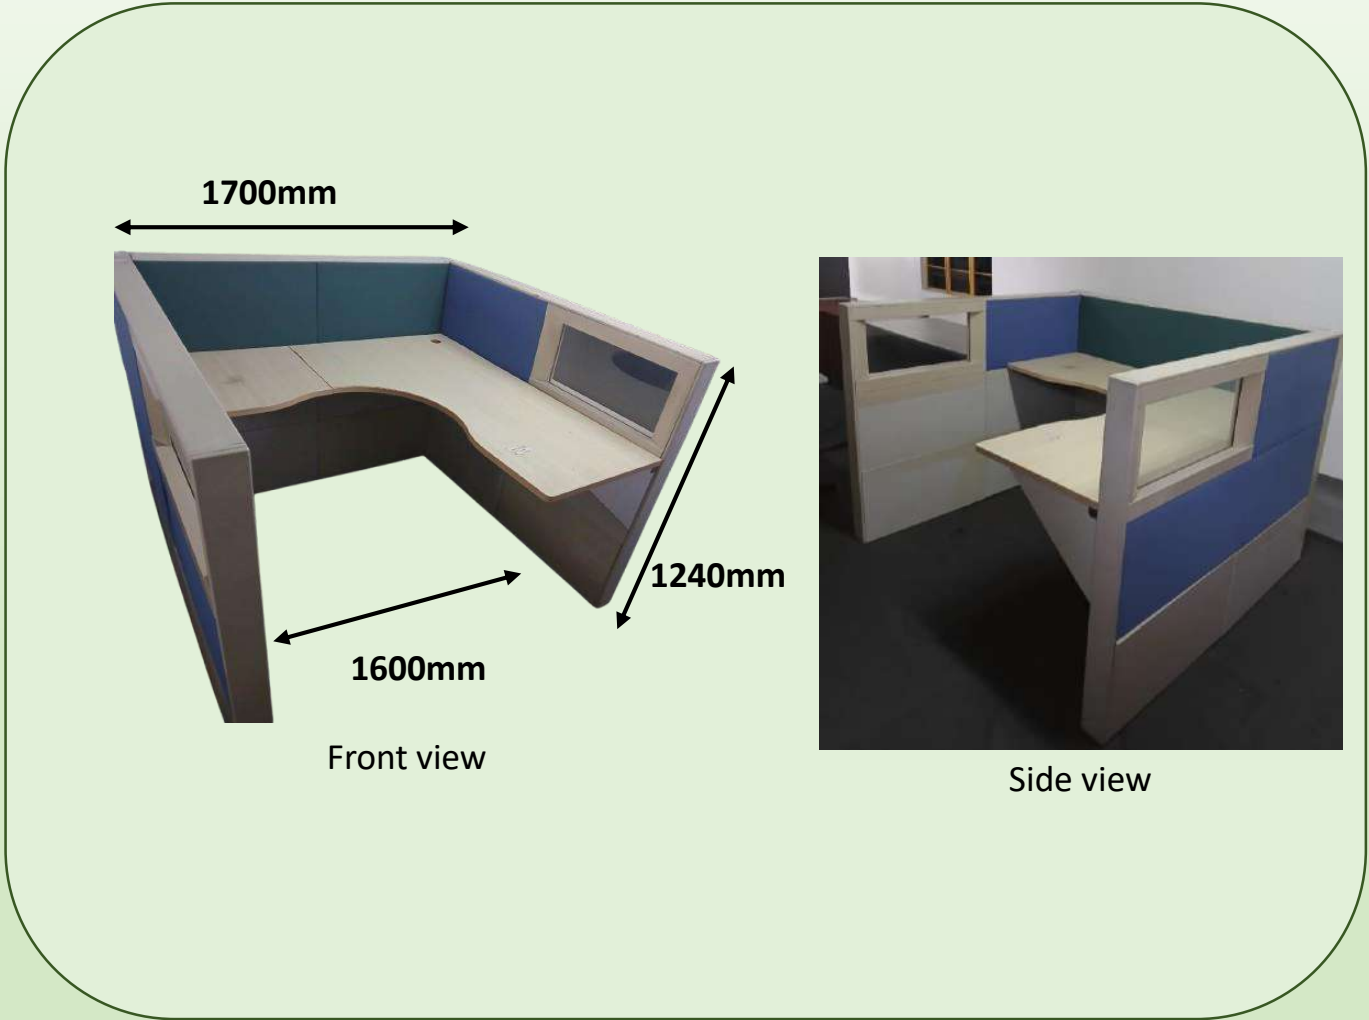

*There are various type of table that available at our showroom

*Additional cost for refurbish

Location: Container A6

TABLE / OFFICE WORKSTATION

NO	DESCRIPTION	QUANTITY	SELLING PRICE/ UNIT	REMARK
1.	3 SEATER OFFICE PARTITION (H) 1500MM X (W)2200MM X (L) 5100MM	1 SET	RM 1350.00	USED

Location: Container A7

*There are various type of table that available at our showroom

*Additional cost for refurbish

TABLE / OFFICE WORKSTATION

NO	DESCRIPTION	QUANTITY	SELLING PRICE/ UNIT	REMARK
1.	4 SEATER OFFICE PARTITION (H) 1260MM X (W) 2740MM X (L) 3130MM	2 SET	RM 1800.00	USED
2.	4 SEATER OFFICE PARTITION PARTITION (H) 1260MM X (W) 2740MM X (L) 3130MM	1 SET	RM 1800.00	USED

*There are various type of table that available at our showroom

*Additional cost for refurbish

Location: Container A3

TABLE / OFFICE WORKSTATION

NO	DESCRIPTION	QUANTITY	SELLING PRICE/ UNIT	REMARK
1.	1 SEATER OFFICE PARTITION 1600MM(L) x 1700MM(W) x 1240MM(H)	55 NOS	RM 450.00	USED